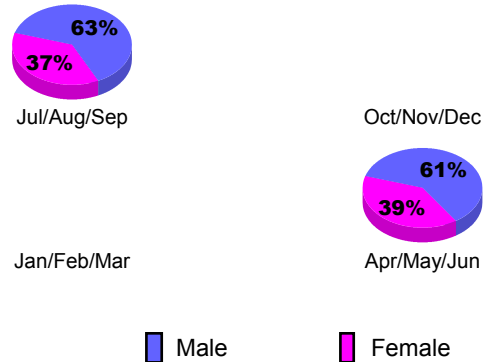

MEMBERSHIP

Month	Net Memb Goal	Actual New Memb	Actual Dropped Memb	Gain/Loss of Memb
2012-2013				
Jul/Aug/Sep		7	19	-12
Oct/Nov/Dec		18	29	-11
Jan/Feb/Mar		57	204	-147
Apr/May/June		182	51	131
Totals		264	303	-39

Club Results 2012-2013
Goal, New, Dropped, Gain/Loss

Membership Results 2012-2013
Goal, New, Dropped, Gain/Loss

YTD Status Quo Clubs 2012-2013

Status Quo Clubs Compared to Status Quo Members

Gender Comparison 2012-2013