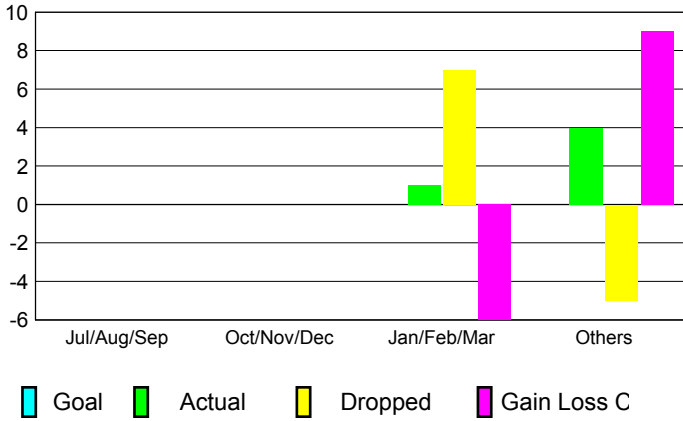

GMT: **Open**

Location: **MACEDONIA (FYROM)**

GMT CA: **4**

CLUBS

Month	New Club Goal	Actual New Clubs	Actual Dropped Clubs	Gain/Loss of Clubs
2012-2013				
Jul/Aug/Sep		0	0	0
Oct/Nov/Dec		0	0	0
Jan/Feb/Mar		1	7	-6
Apr/May/June		4	-5	9
Totals		5	2	3

MEMBERSHIP

Month	Net Memb Goal	Actual New Memb	Actual Dropped Memb	Gain/Loss of Memb
2012-2013				
Jul/Aug/Sep		7	19	-12
Oct/Nov/Dec		18	29	-11
Jan/Feb/Mar		57	204	-147
Apr/May/June		182	51	131
Totals		264	303	-39

Club Results 2012-2013
Goal, New, Dropped, Gain/Loss

Membership Results 2012-2013
Goal, New, Dropped, Gain/Loss

YTD Status Quo Clubs 2012-2013

Status Quo Clubs Compared to Status Quo Members

Gender Comparison 2012-2013