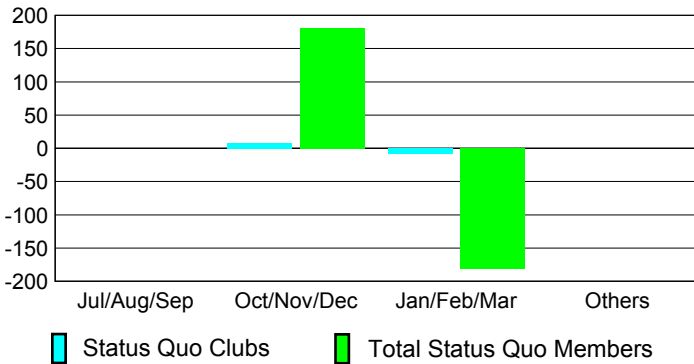

MEMBERSHIP

Month	Net Memb Goal	Actual New Memb	Actual Dropped Memb	Gain/Loss of Memb
2012-2013				
Jul/Aug/Sep		7	19	-12
Oct/Nov/Dec		18	29	-11
Jan/Feb/Mar		57	204	-147
Apr/May/June		182	51	131
Totals		264	303	-39

Club Results 2012-2013
Goal, New, Dropped, Gain/Loss

Membership Results 2012-2013
Goal, New, Dropped, Gain/Loss

YTD Status Quo Clubs 2012-2013

Status Quo Clubs Compared to Status Quo Members

Gender Comparison 2012-2013

Club Gain/Loss 2012-2013

Membership Gain/Loss 2012-2013