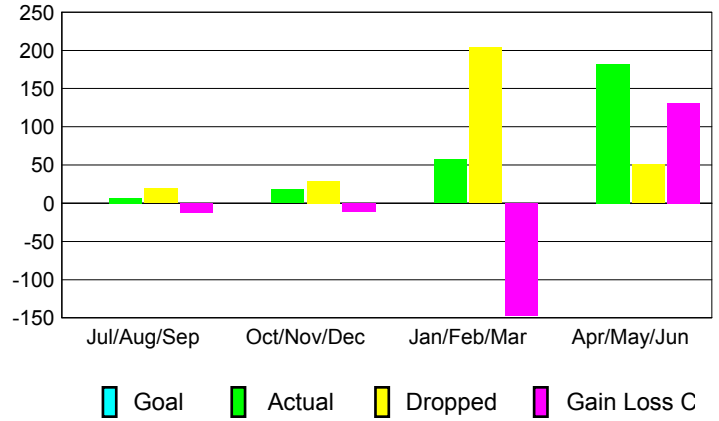

GMT: **Open**

Location: **MACEDONIA (FYROM)**

GMT CA: **4**

CLUBS

Month	New Club Goal	Actual New Clubs	Actual Dropped Clubs	Gain/Loss of Clubs
2012-2013				
Jul/Aug/Sep		0	0	0
Oct/Nov/Dec		0	0	0
Jan/Feb/Mar		1	7	-6
Apr/May/June		4	-5	9
Totals		5	2	3

MEMBERSHIP

Month	Net Memb Goal	Actual New Memb	Actual Dropped Memb	Gain/Loss of Memb
2012-2013				
Jul/Aug/Sep		7	19	-12
Oct/Nov/Dec		18	29	-11
Jan/Feb/Mar		57	204	-147
Apr/May/June		182	51	131
Totals		264	303	-39

Club Results 2012-2013
Goal, New, Dropped, Gain/Loss

Membership Results 2012-2013
Goal, New, Dropped, Gain/Loss

YTD Status Quo Clubs 2012-2013

Status Quo Clubs Compared to Status Quo Members

Gender Comparison 2012-2013